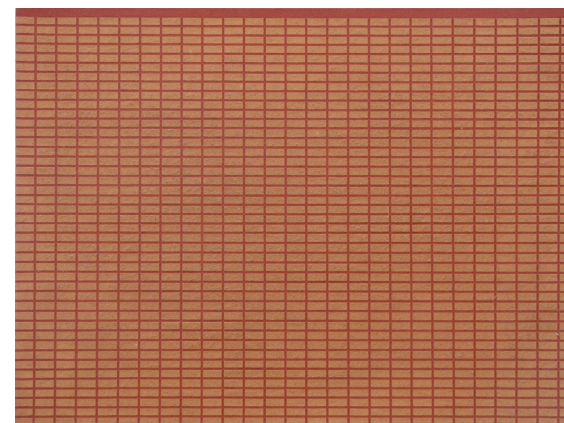

Berna Reale
Indiana # 02, 2015
photographic print on cotton paper ed 1/5 + 2 PA
100 x 150 cm

Milton Machado
Terras, 1989
acrylic and brick dust on canvas
56 x 319 cm

Amelia Toledo
Mina, 2007
yellow jaspe, red jaspe and stainless steel
41 x Ø 85 cm