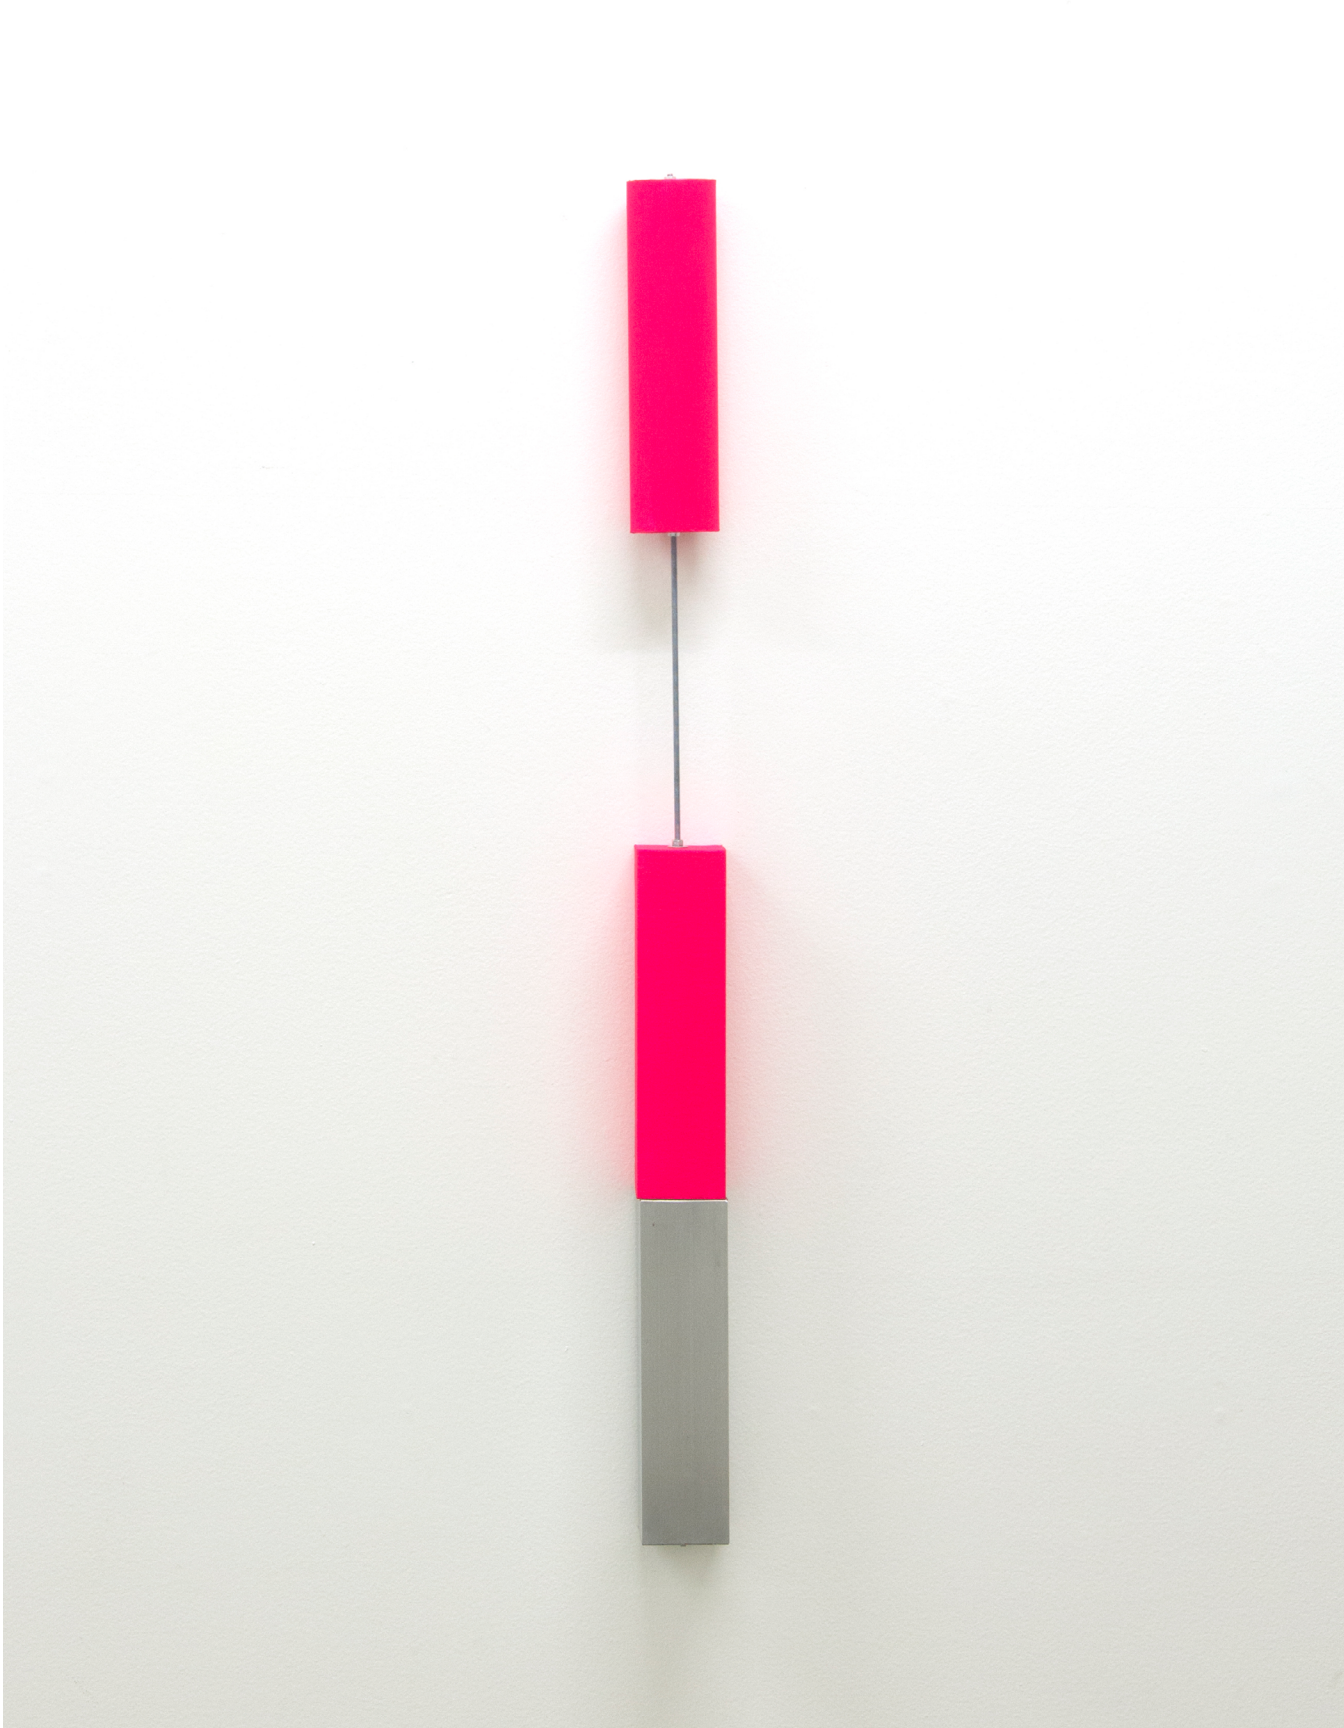

José Patrício
Obra cega II [Blind work II], 2015
15.625 brass nails on wood ed 1/3
67 x 67 cm

Antonio Dias
Demarcation territories, 1982
iron oxide, graphite, metallic pigments on nepalese paper
58 x 83 cm

Sergio Sister
Vermelho dante, 2015
oil on canvas
30 x 40 cm

Sergio Sister
Tijolo, 2017
oil on canvas, aluminum and steel cable
100 x 6,8 x 6,8 cm

galeria

nara roesler

inventory exhibition
galeria nara roesler | rio de janeiro