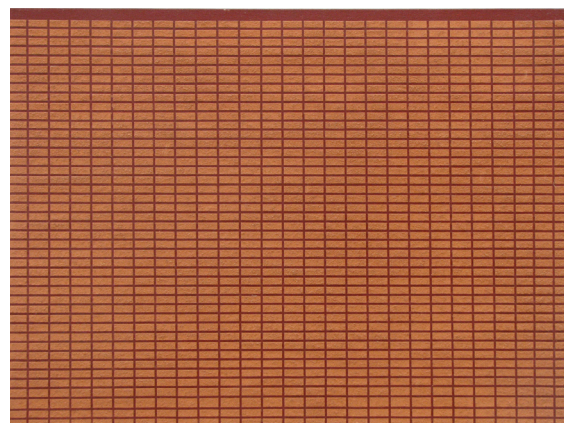

Berna Reale
Indiana # 02, 2015
photographic print on cotton paper ed 1/5 + 2 PA
100 x 150 cm

Milton Machado
Terras, 1989
acrylic and brick dust on canvas
56 x 319 cm

Amelia Toledo
Mina, 2007
yellow jaspe, red jaspe and stainless steel
41 x Ø 85 cm