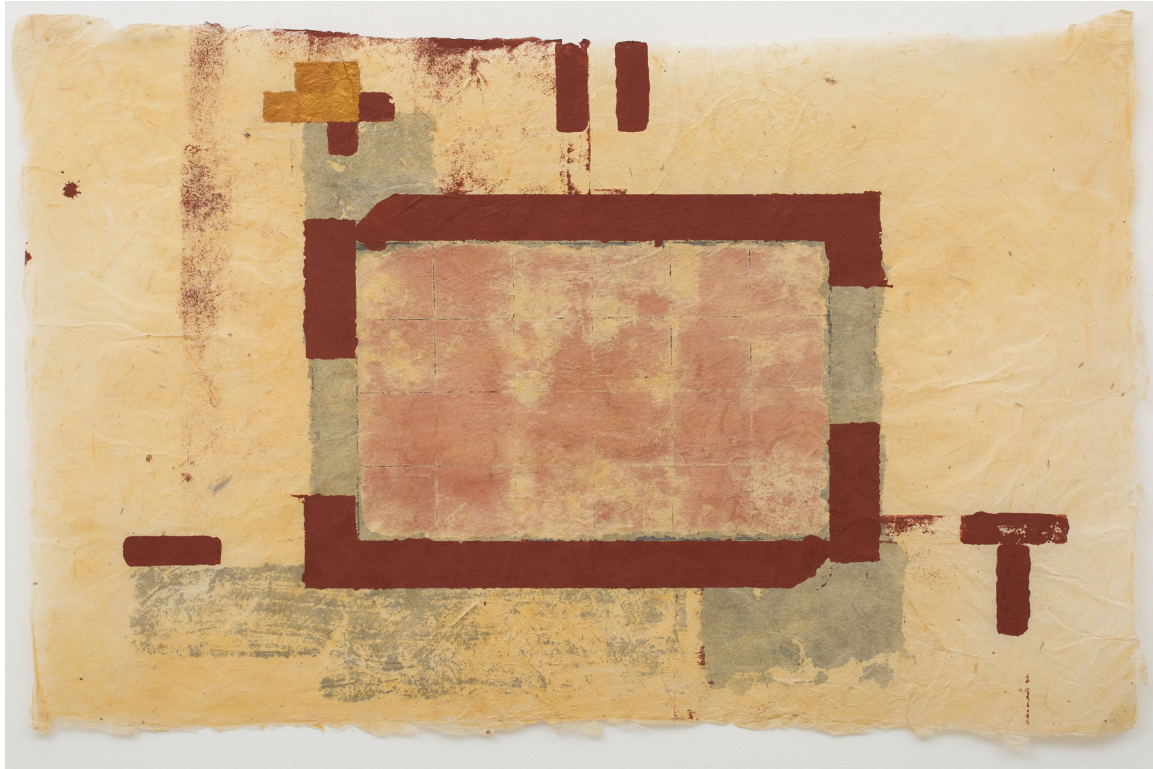

Sergio Sister
Vermelho dante, 2016
oil on canvas
30 x 20 cm

Sergio Sister
Vermelho da china, 2017
oil on canvas
30 x 20 cm

Sergio Sister
Vermelho dante, 2015
oil on canvas
30 x 40 cm