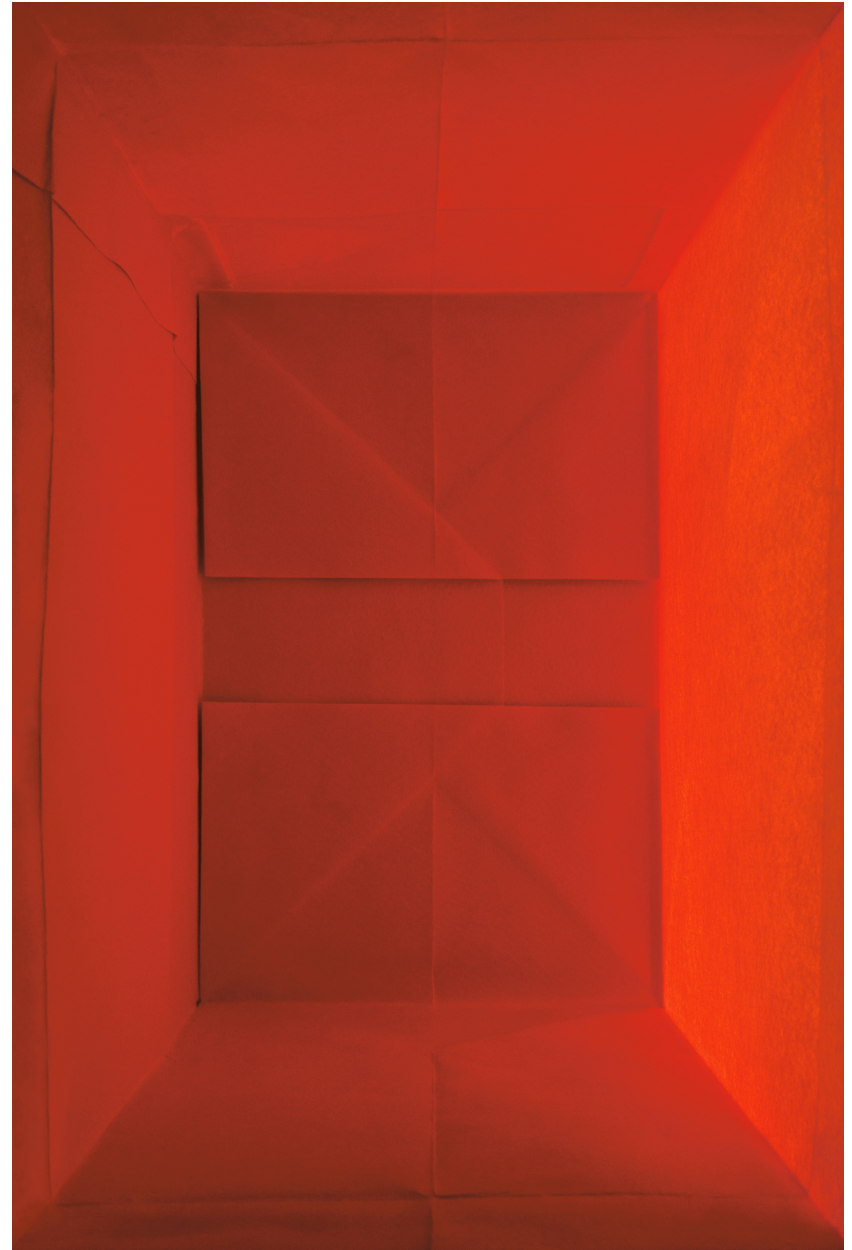

Lucia Koch
Yes and no, 2013
acrylic, foldable structure and aluminum carrying case edunique
145 x 38 x 28 cm ; suitcase: 31 x 46 x 14 cm