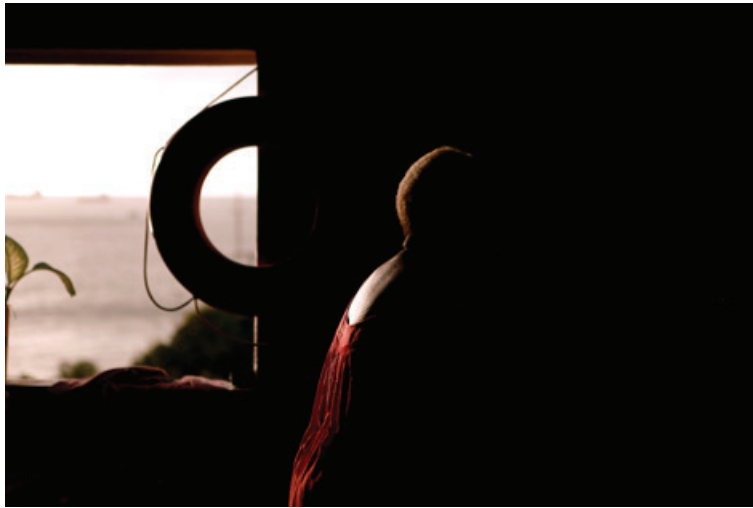

vik muniz
pictures of clouds: 59th bridge, 2002
gelatin silver print
ed. 3/10
97 x 121 cm

virgínia de medeiros
manilas bar – casa da marinalva,
from the series **em torno dos meus marítimos**, 2014
digital photograph on cotton paper, video
ed. 2/5 + 1 AP
50 x 70 cm / 8"55'

virgínia de medeiros
manilas bar – casa da marinalva,
from the series **em torno dos meus marítimos**, 2014
digital photograph on cotton paper, video
ed. 2/5 + 1 AP
50 x 70 cm / 8"55'