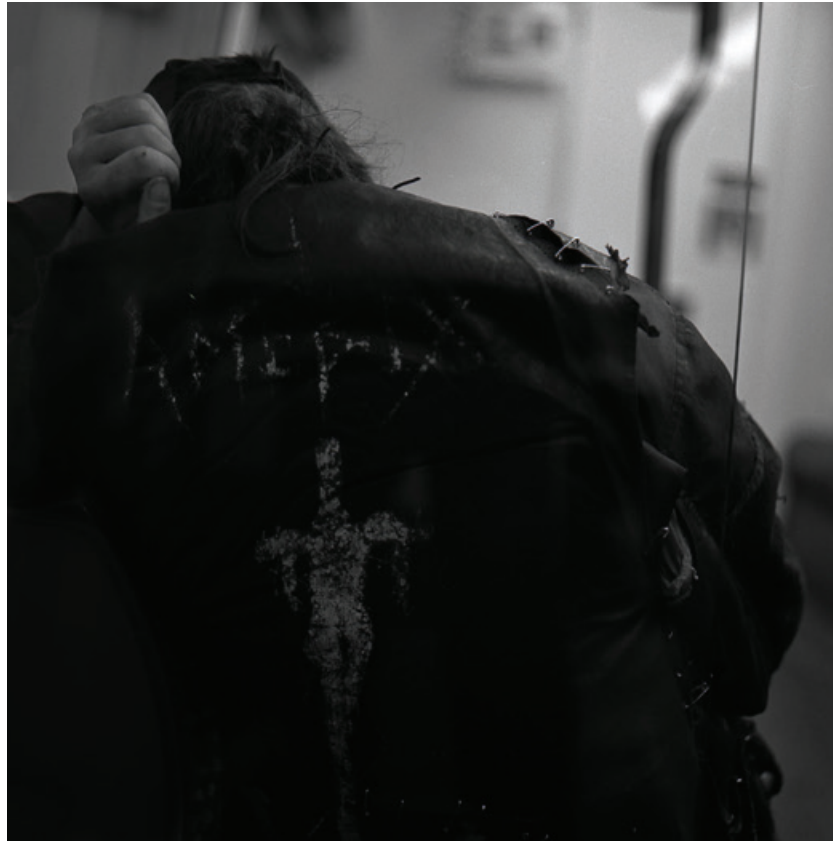

(from left to right)

cao guimarães

retroatos #05, 1997 / 2016

inkjet print on cotton paper

ed. 1/5 + 2 AP

140 x 140 cm

cao guimarães

retroatos #04, 1997 / 2016

inkjet print on cotton paper

ed. 1/5 + 2 AP

110 x 110 cm

cao guimarães

retroatos #10, 1998 / 2016

inkjet print on cotton paper

ed. 1/5 + 2 AP

60 x 60 cm